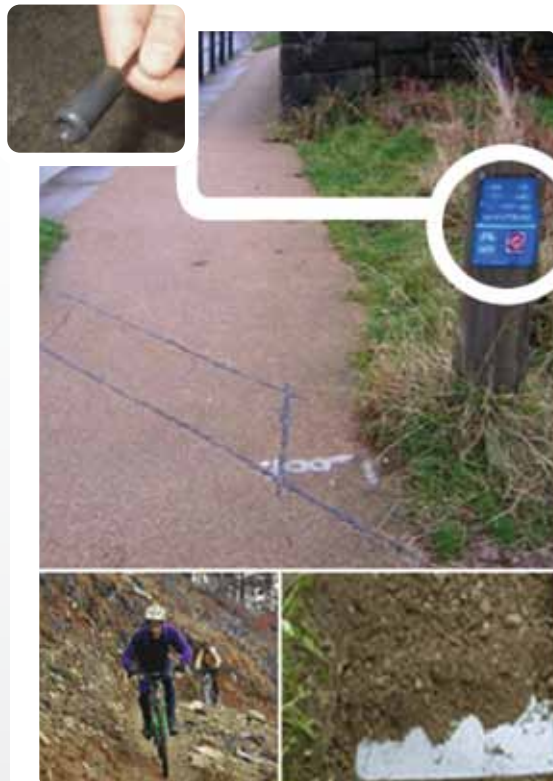

SKY HIGH TRAFFIC SURVEYS

A DIVISION OF SKY HIGH PLC

Sky High Quality Counts

12 - 14 Westgate
Tadcaster
Leeds
West Yorkshire
LS24 9AB

Phone: +44 (0) 1937 833933
Fax: +44 (0) 1937 832275
E-mail: mail@skyhightraffic.co.uk
Web: www.skyhightraffic.co.uk

Leading Experts in Non-Motorised User Surveys

Sky High has collected data on NMUs for a wide variety of clients such as:

- National parks
- Central government and their agencies
- Local government
- Consultancies
- Public transport operators
- Police forces
- Developers

We use many different collection methods including manual, video, infra red, loops and pressure plate. We supply our clients with a variety of real-time, accurate, discreet, safe ways of gathering information for pedestrians, cyclists or equestrians. We operate day-in and day-out collecting the data you need for short or long-term trend and scheme monitoring.

Our advanced fieldwork systems and procedures are supported by a streamlined, high quality approach to survey management, analysis and reporting and all our work is underpinned by our ISO 9001:2000 Quality Management System and our absolute commitment to quality and service.

Data on:

- Speed
- Bi-Directional counts
- Classification up to 12 classes
- Trend analysis

In Addition to:

- Over 100 ATC units
- Full-time, highly experienced project managers and supervisors
- Full-time analysis teams
- Graphical representation & summary reports

With the Benefit of:

- ISO 9001:2000 Quality Management System
- Nationwide coverage with local offices in Leeds, London, Halifax and Edinburgh.

Once your data has been retrieved our full time analysts will compile a detailed report including graphs, tables and statistical indicators of the accuracy of the data.

For further information contact us by phone, fax or email.